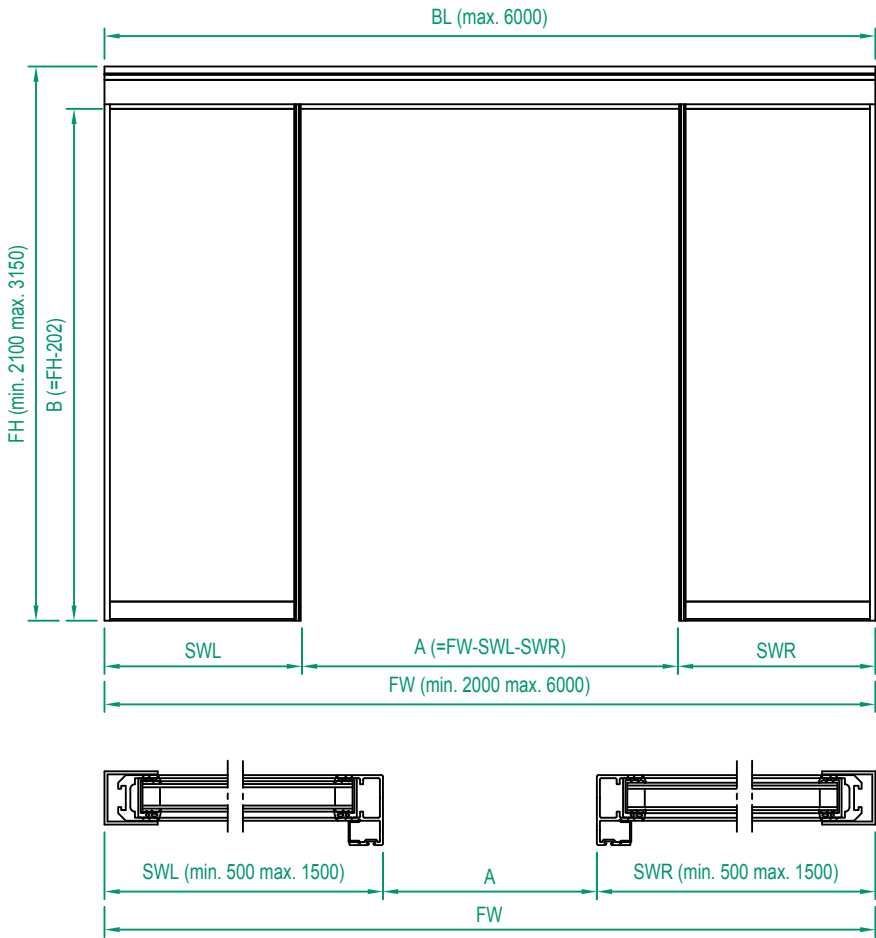

State when ordering

FW=.....mm  
 FH=.....mm  
 SWL=.....mm  
 SWR=.....mm  
 BL=.....mm

Surface treatment

- Silver anodized
- Special anodized.....
- RAL .....
- Special powder coating
- .....

Glass option see drw. 1009031

State glass code:  
 .....

Input values to ADS Slim Eco

ADS FW = A+4  
 ADS FH = B+50

Scale 1:5

**Customer:**

---

**Door id:**

---