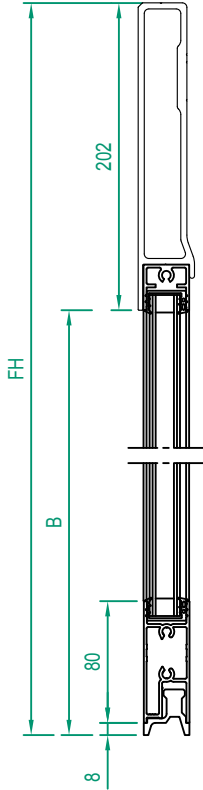

State when ordering

FW=.....mm  
 FH=.....mm  
 SWL=.....mm  
 SWR=.....mm  
 BL=.....mm

Surface treatment

- Silver anodized
- Special anodized.....
- RAL .....
- Special powder coating
- .....

Glass option see drw. 1009031

State glass code:  
 .....

Input values to ADS Slim Eco

ADS FW = A+4  
 ADS FH = B+50

Scale 1:5

**Customer:**

---

**Door id:**

---