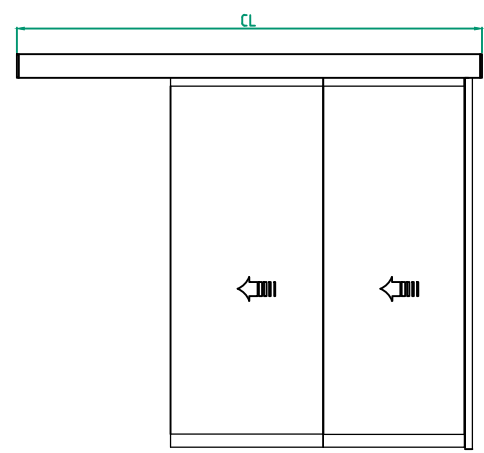

Customer: _____

Door id: _____

Project No: _____

Ref: _____

Date: _____

Sign: _____

Automatic door system
 ASSA ABLOY Semi Transparent telescopic
 4 Panel wall mounted bipart, Art. No. 1020043-4PB-12
 ASSA ABLOY SL521

ASSA ABLOY

4.0 1020043-en

STATE WHEN ORDERING

- FW = mm
- FH = mm
- COW = mm
- COH = mm
- CL = mm

Surface treatment

- Silver anodized
- Special anodized
- RAL
- Special powder coating
-

Glass options:

- 10 mm tempered glass
- 10 mm laminated glass
- No glass