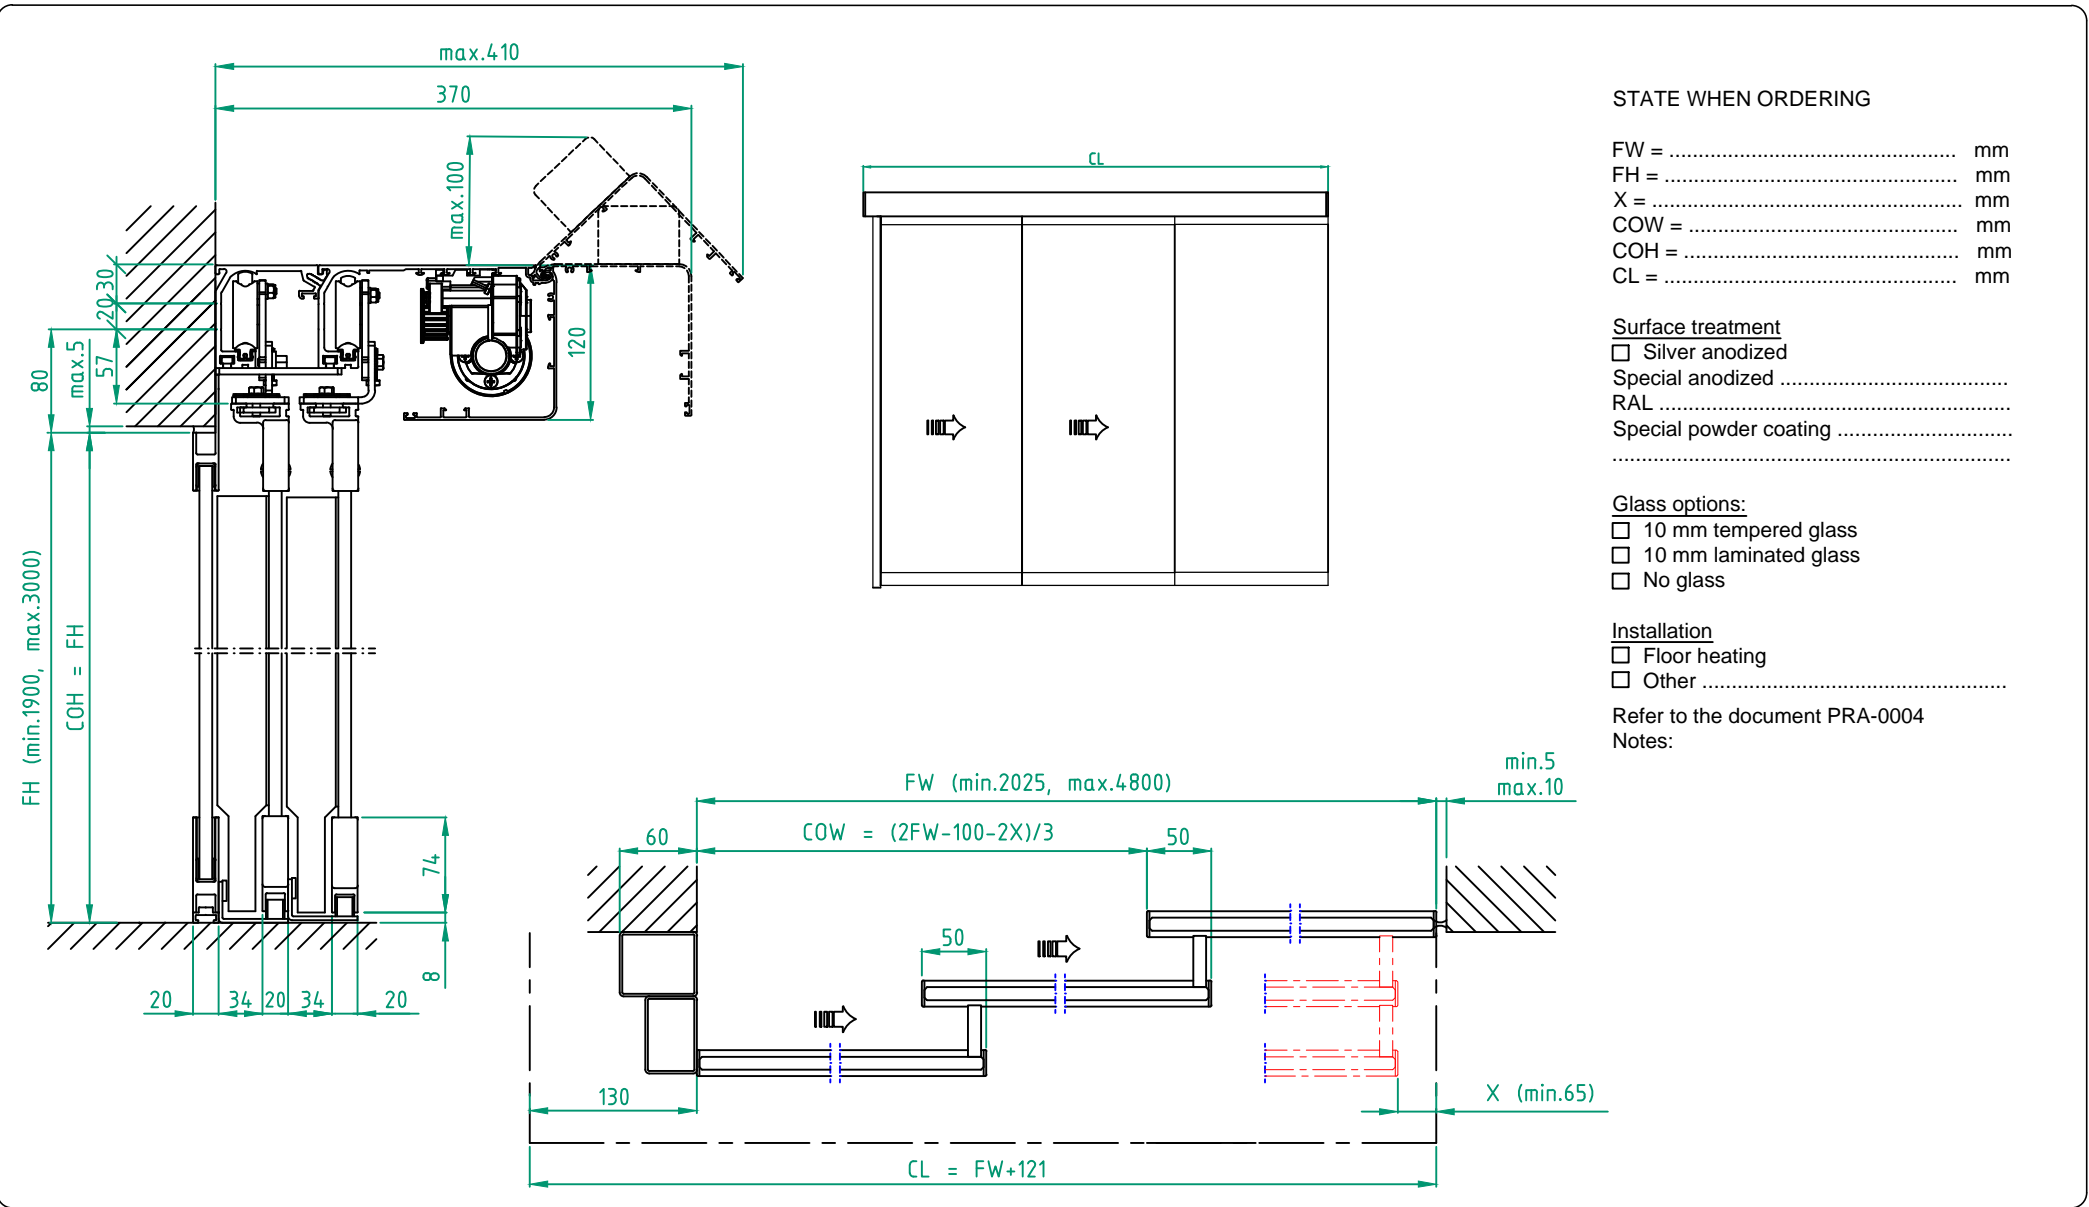

Customer: _____
Door id: _____
Project No: _____

Ref: _____
Date: _____
Sign: _____

Automatic door system
ASSA ABLOY Semi Transparent telescopic
3 Panel wall mounted opening right, Art. No. 1020043-3PS-12
ASSA ABLOY SL521

ASSA ABLOY

4.0 1020043-en