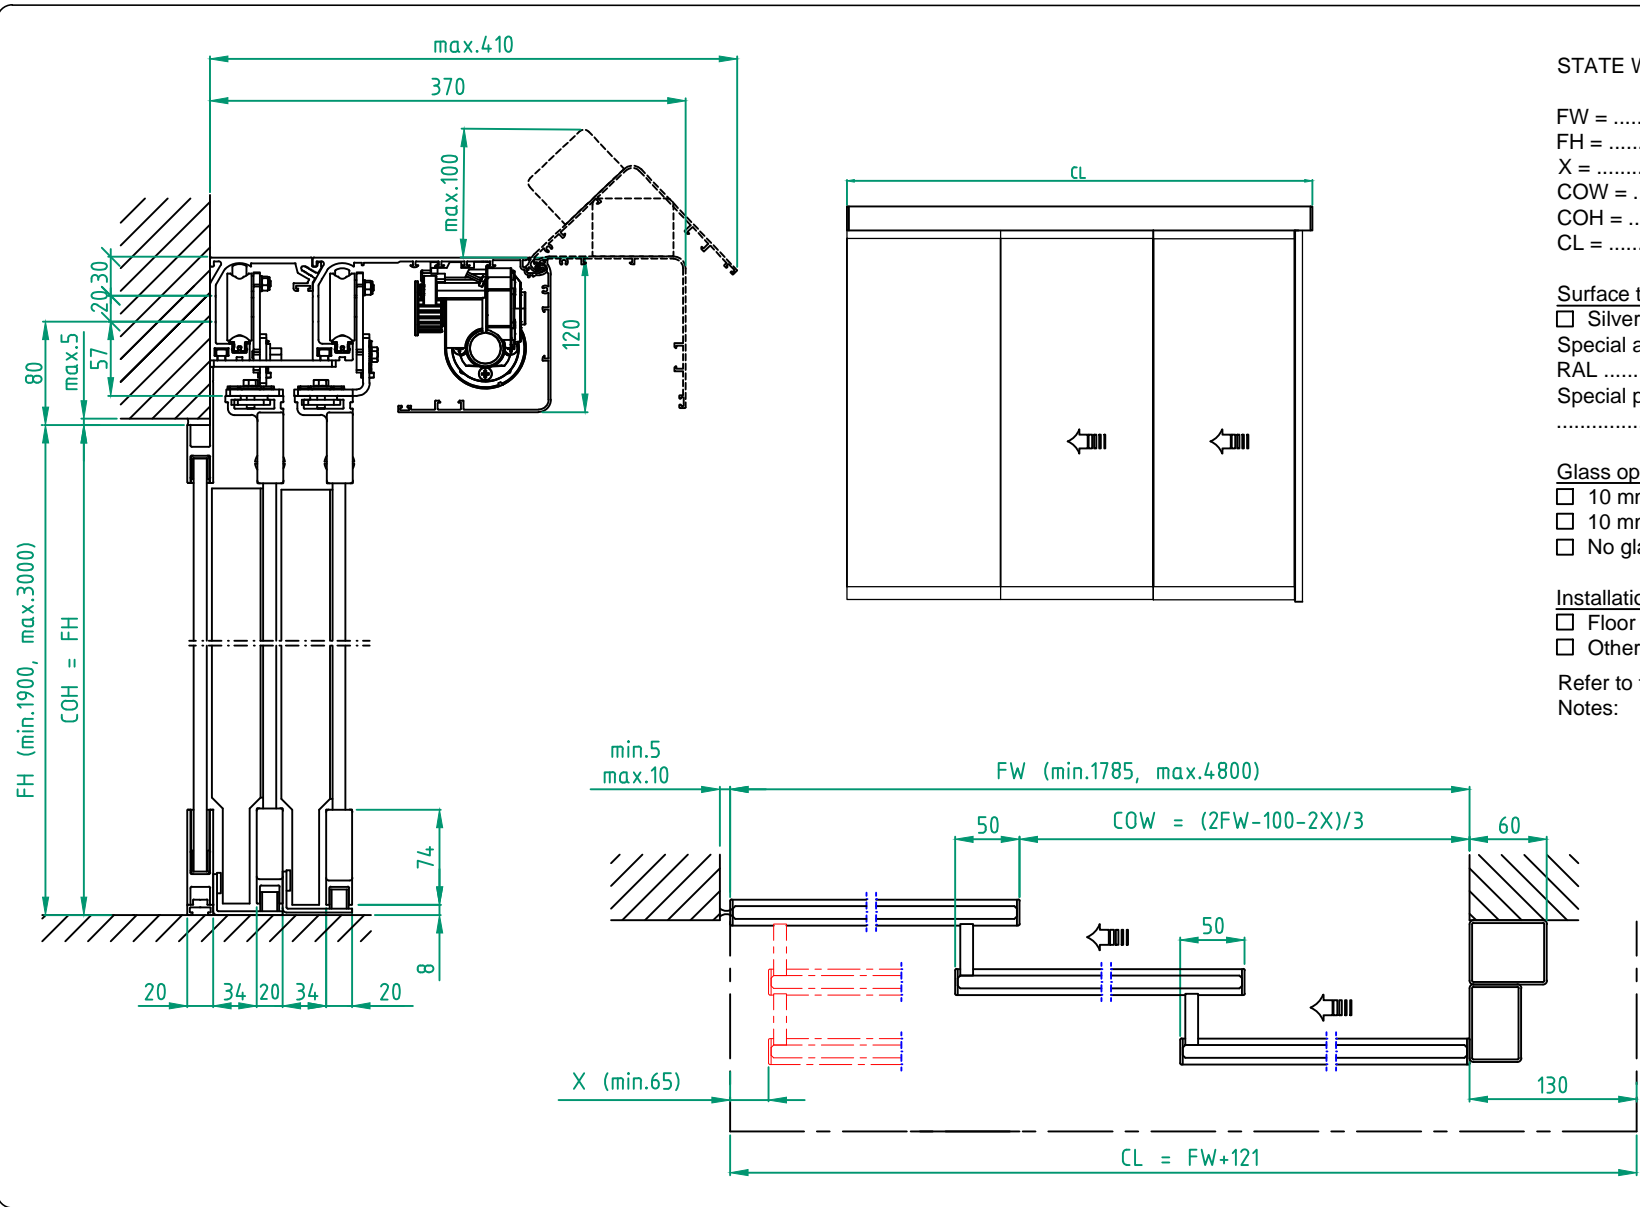

Date: _____

Sign: _____

Automatic door system
 ASSA ABLOY Semi Transparent telescopic
 6 Panel wall mounted bipart, Art. No. 1020043-6PB-12
 ASSA ABLOY SL521

4.0 1020043-en

STATE WHEN ORDERING

- FW = mm
- FH = mm
- X = mm
- COW = mm
- COH = mm
- CL = mm