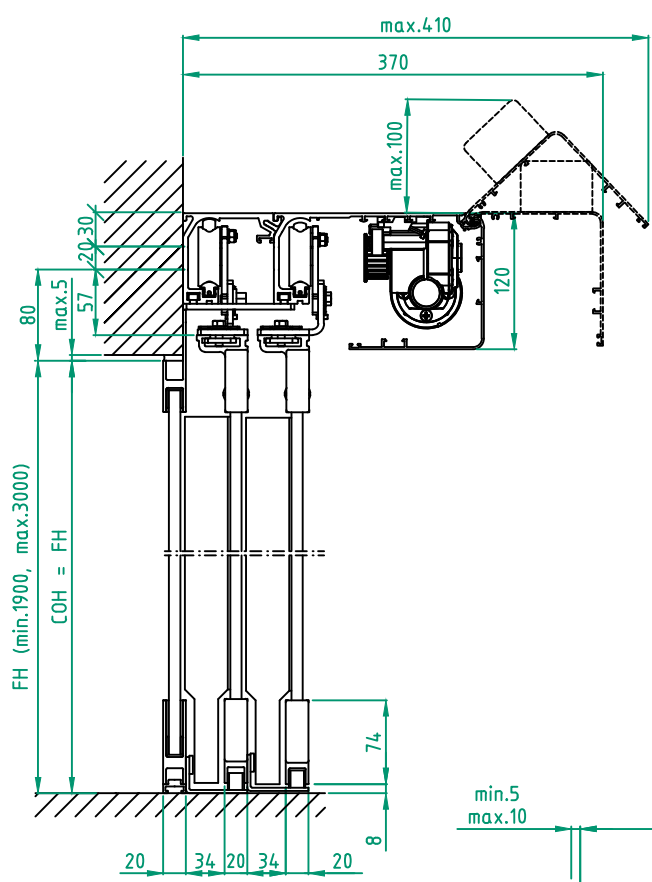

ASSA ABLOY

4.0 1020043-en

STATE WHEN ORDERING

- FW = mm
- FH = mm
- COW = mm
- COH = mm
- CL = mm

Surface treatment

- Silver anodized
- Special anodized
- RAL
- Special powder coating
-

Glass options:

- 10 mm tempered glass
- 10 mm laminated glass
- No glass

Installation

- Floor heating
- Other

Refer to the document PRA-0004

Notes:

Customer:	Ref:
Door id:	Date:
Project No:	Sign:

Ref:
Date:
Sign:

Automatic door system
 ASSA ABLOY Semi Transparent telescopic
 2 Panel wall mounted opening left, Art. No. 1020043-2PS-12
 ASSA ABLOY SL521

ASSA ABLOY

4.0 1020043-en

STATE WHEN ORDERING

- FW = mm
- FH = mm
- X = mm
- COW = mm
- COH = mm
- CL = mm

Surface treatment

- Silver anodized
- Special anodized
- RAL
- Special powder coating

Glass options:

Date: _____

Sign: _____

Automatic door system
 ASSA ABLOY Semi Transparent telescopic
 6 Panel wall mounted bipart, Art. No. 1020043-6PB-12
 ASSA ABLOY SL521

4.0 1020043-en

STATE WHEN ORDERING

- FW = mm
- FH = mm
- X = mm
- COW = mm
- COH = mm
- CL = mm