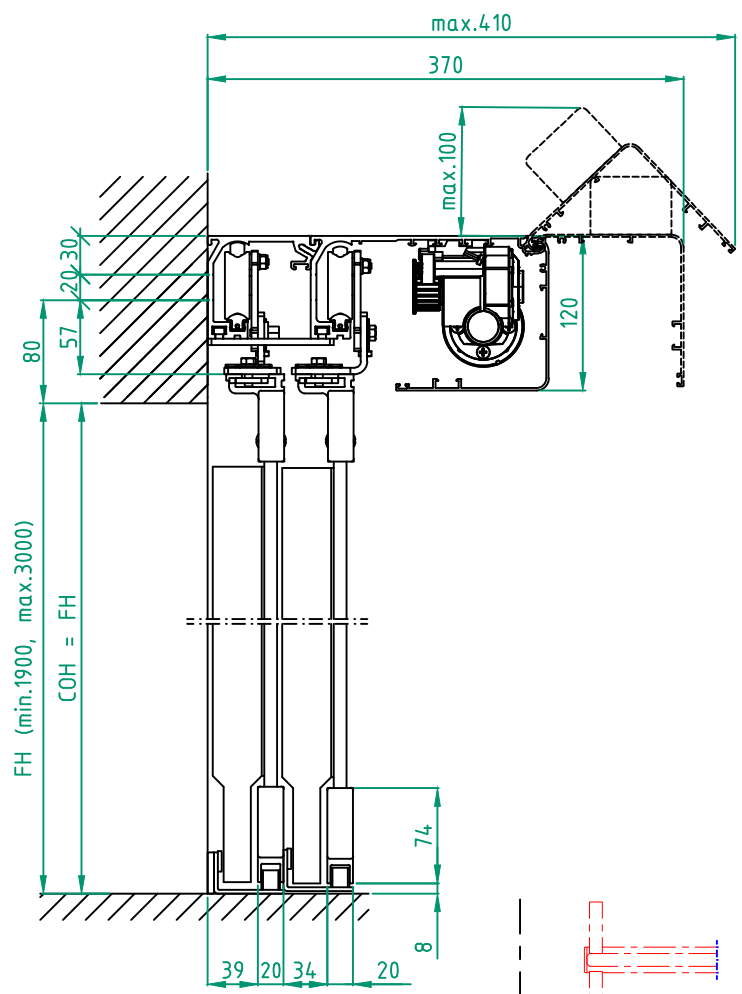

Customer: _____

Door id: _____

Project No: _____

Ref: _____

Date: _____

Sign: _____

Automatic door system
 ASSA ABLOY Semi Transparent telescopic
 4 Panel wall mounted bipart, Art. No. 1020043-4PB-12
 ASSA ABLOY SL521

ASSA ABLOY

4.0 1020043-en

STATE WHEN ORDERING

- FW = mm
- FH = mm
- COW = mm
- COH = mm
- CL = mm

Surface treatment

- Silver anodized
- Special anodized
- RAL
- Special powder coating
-

Glass options:

- 10 mm tempered glass
- 10 mm laminated glass
- No glass

Installation

- Floor heating
- Other

Refer to the document PRA-0004

Notes:

Customer:	Ref:
Door id:	Date:
Project No:	Sign:

Ref:
Date:
Sign:

Automatic door system
 ASSA ABLOY Semi Transparent telescopic
 2 Panel wall mounted opening left, Art. No. 1020043-2PS-12
 ASSA ABLOY SL521

Date: _____

Sign: _____

Automatic door system
 ASSA ABLOY Semi Transparent telescopic
 6 Panel wall mounted bipart, Art. No. 1020043-6PB-12
 ASSA ABLOY SL521

4.0 1020043-en

STATE WHEN ORDERING

- FW = mm
- FH = mm
- X = mm
- COW = mm
- COH = mm
- CL = mm