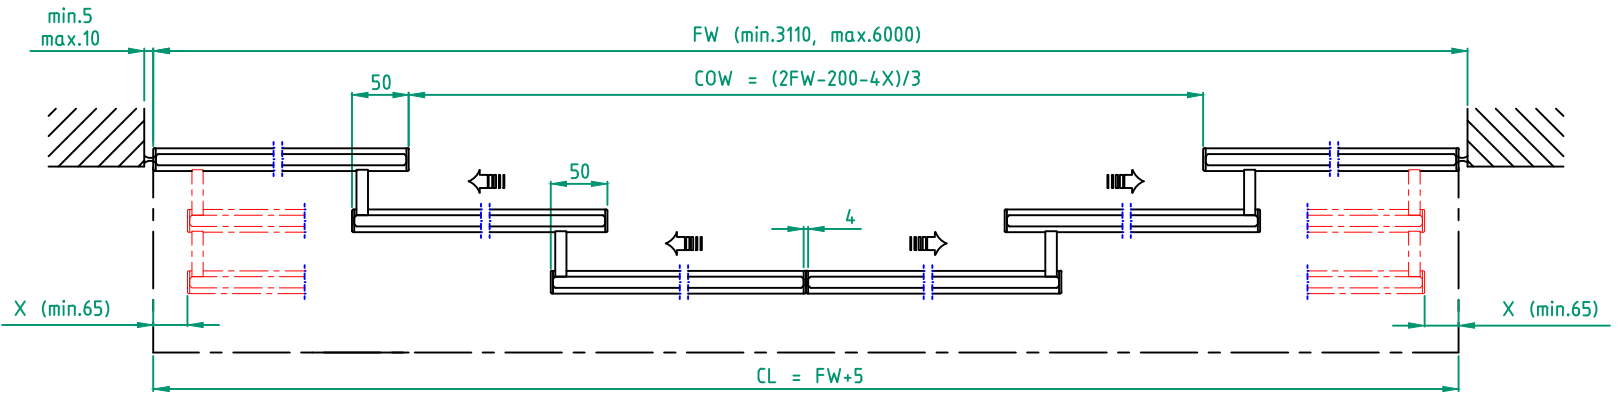

Customer: _____

Door id: _____

Project No: _____

Ref: _____

Date: _____

Sign: _____

Automatic door system
ASSA ABLOY Semi Transparent telescopic
6 Panel wall mounted bipart, Art. No. 1020043-6PB-12
ASSA ABLOY SL521

4.0 1020043-en