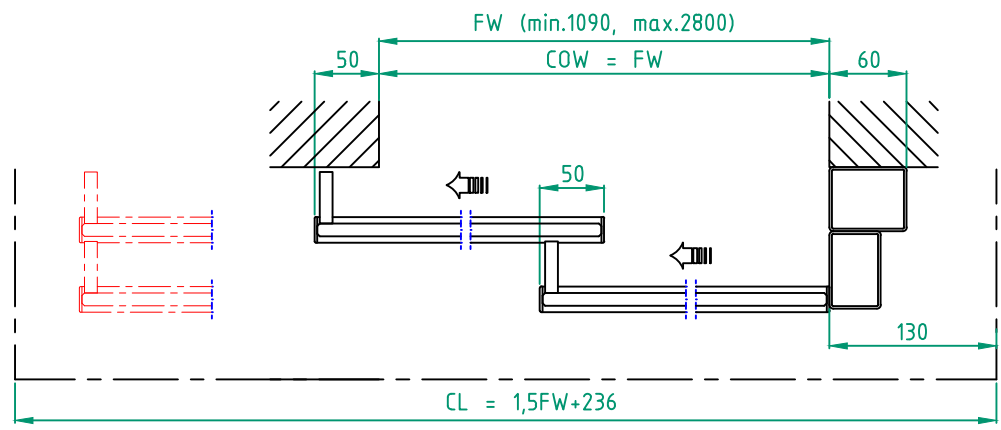

Customer: _____

Door id: _____

Project No: _____

Ref: _____

Date: _____

Sign: _____

Automatic door system
 ASSA ABLOY Semi Transparent telescopic
 4 Panel wall mounted bipart, Art. No. 1020043-4PB-12
 ASSA ABLOY SL521

ASSA ABLOY

4.0 1020043-en

STATE WHEN ORDERING

- FW = mm
- FH = mm
- COW = mm
- COH = mm
- CL = mm

Surface treatment

- Silver anodized
- Special anodized
- RAL
- Special powder coating
-

Glass options:

- 10 mm tempered glass
- 10 mm laminated glass
- No glass