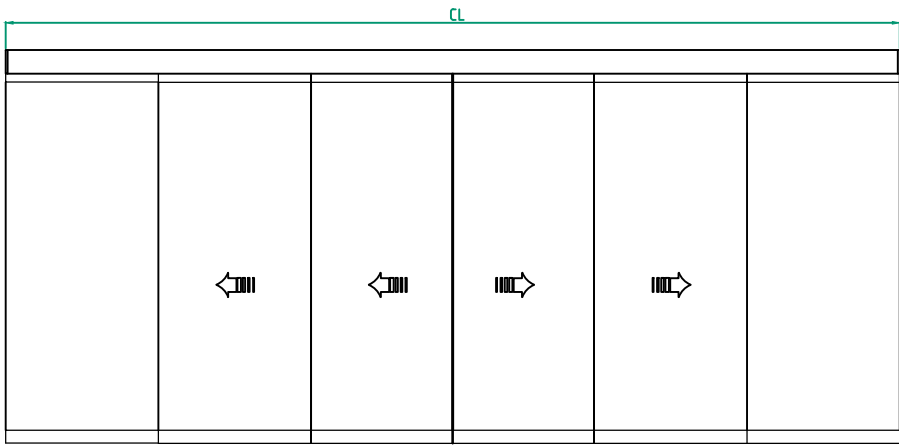

STATE WHEN ORDERING

- FW = ... mm
- FH = ... mm
- X = ... mm
- COW = ... mm
- COH = ... mm
- CL = ... mm

Surface treatment

- ☐ Silver anodized
- ☐ Special anodized .....
- RAL .....
- ☐ Special powder coating .....

Glass options:

- ☐ 10 mm tempered glass
- ☐ 10 mm laminated glass
- ☐ No glass

Installation

- ☐ Floor heating
- ☐ Other .....

Refer to the document PRA-0004
Notes: